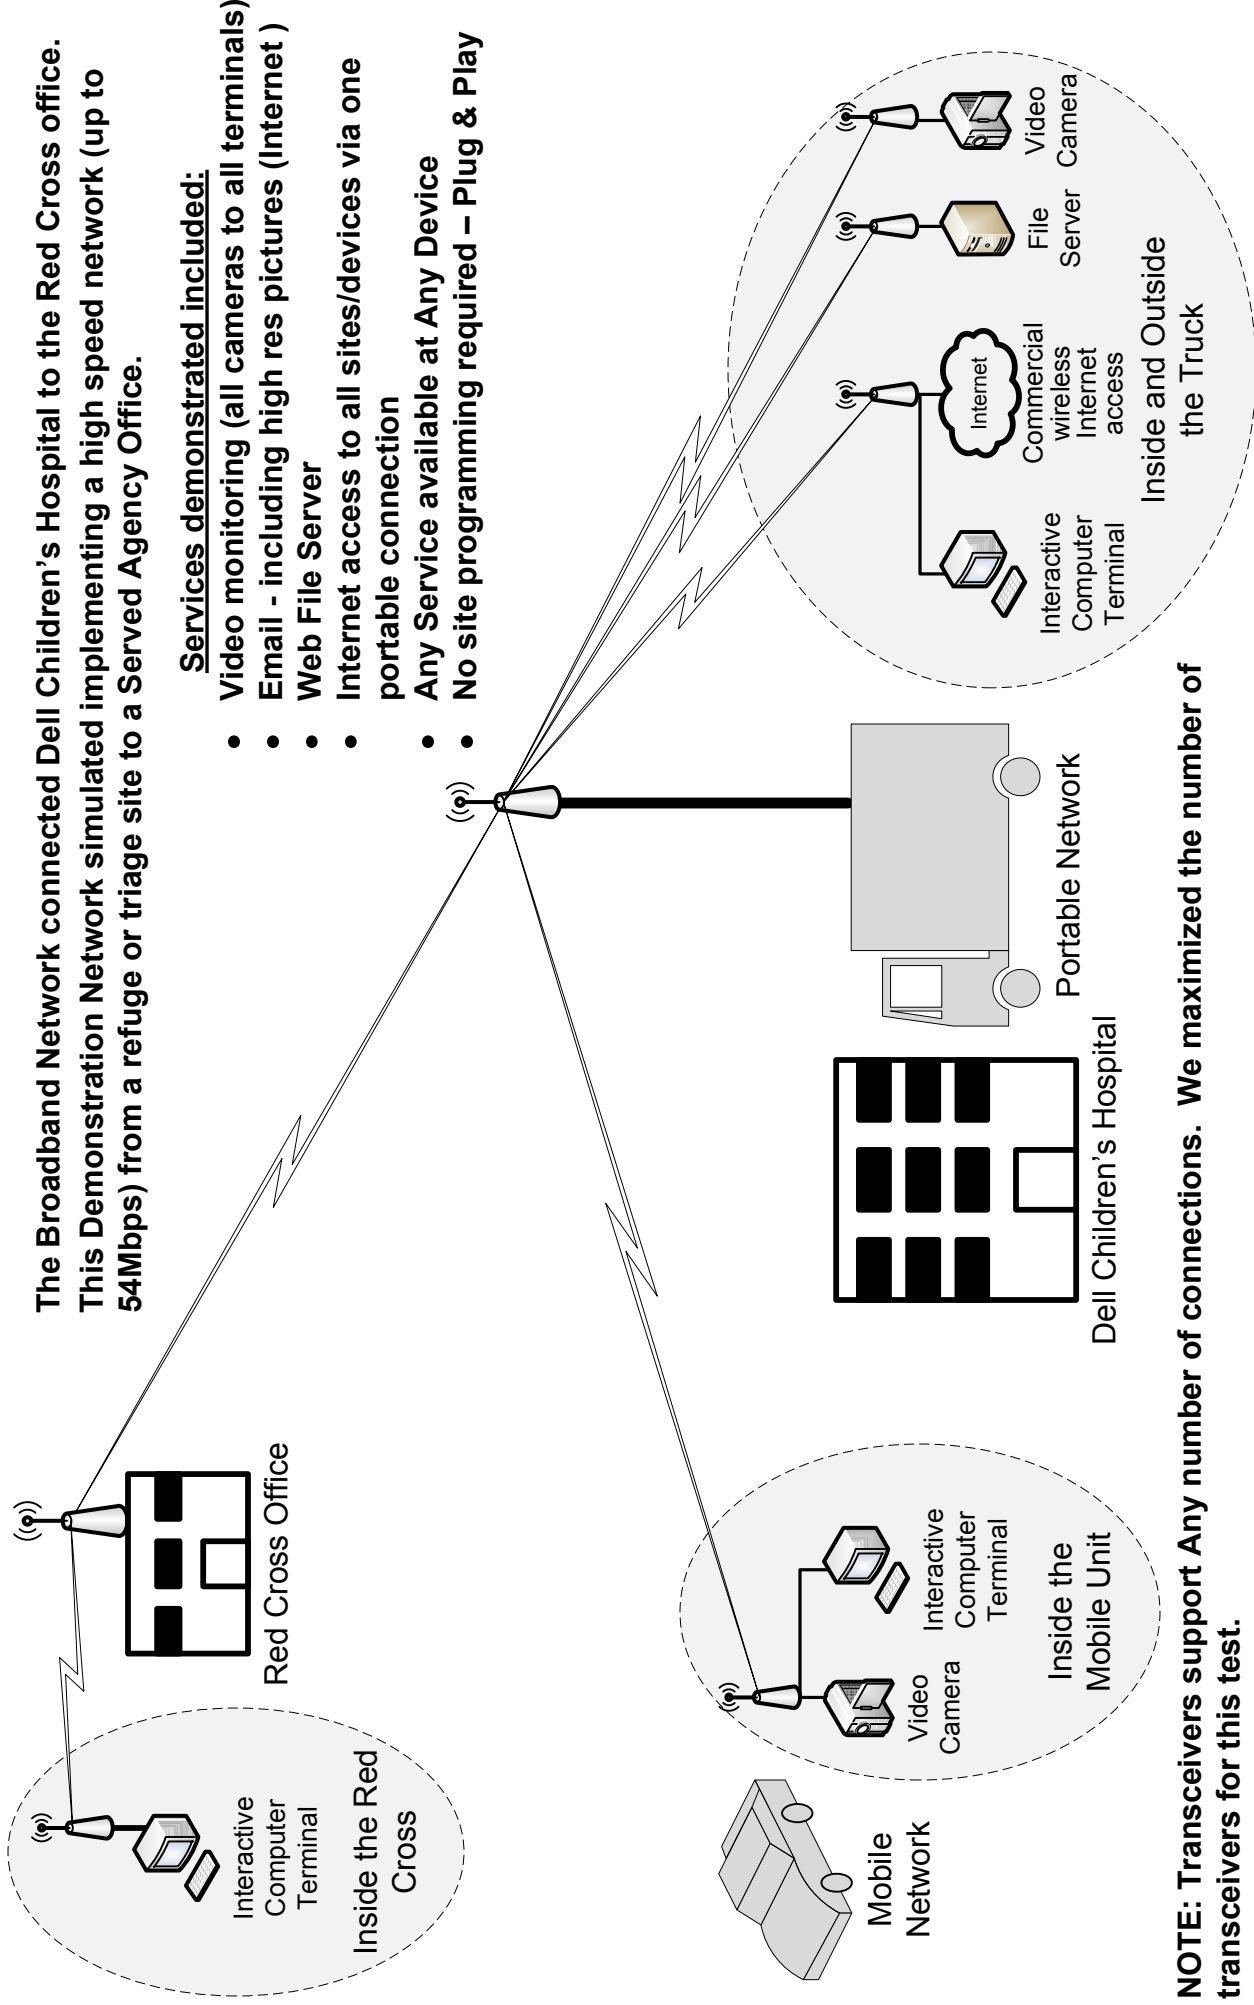

DEMONSTRATION BROADBAND MESH NETWORK ARCHES Simulated Emergency Test (SET)

11/6/10

The Broadband Network connected Dell Children's Hospital to the Red Cross office. This Demonstration Network simulated implementing a high speed network (up to 54Mbps) from a refuge or triage site to a Served Agency Office.

Services demonstrated included:

- Video monitoring (all cameras to all terminals)
- Email - including high res pictures (Internet)
- Web File Server
- Internet access to all sites/devices via one portable connection
- Any Service available at Any Device
- No site programming required – Plug & Play

NOTE: Transceivers support Any number of connections. We maximized the number of transceivers for this test.