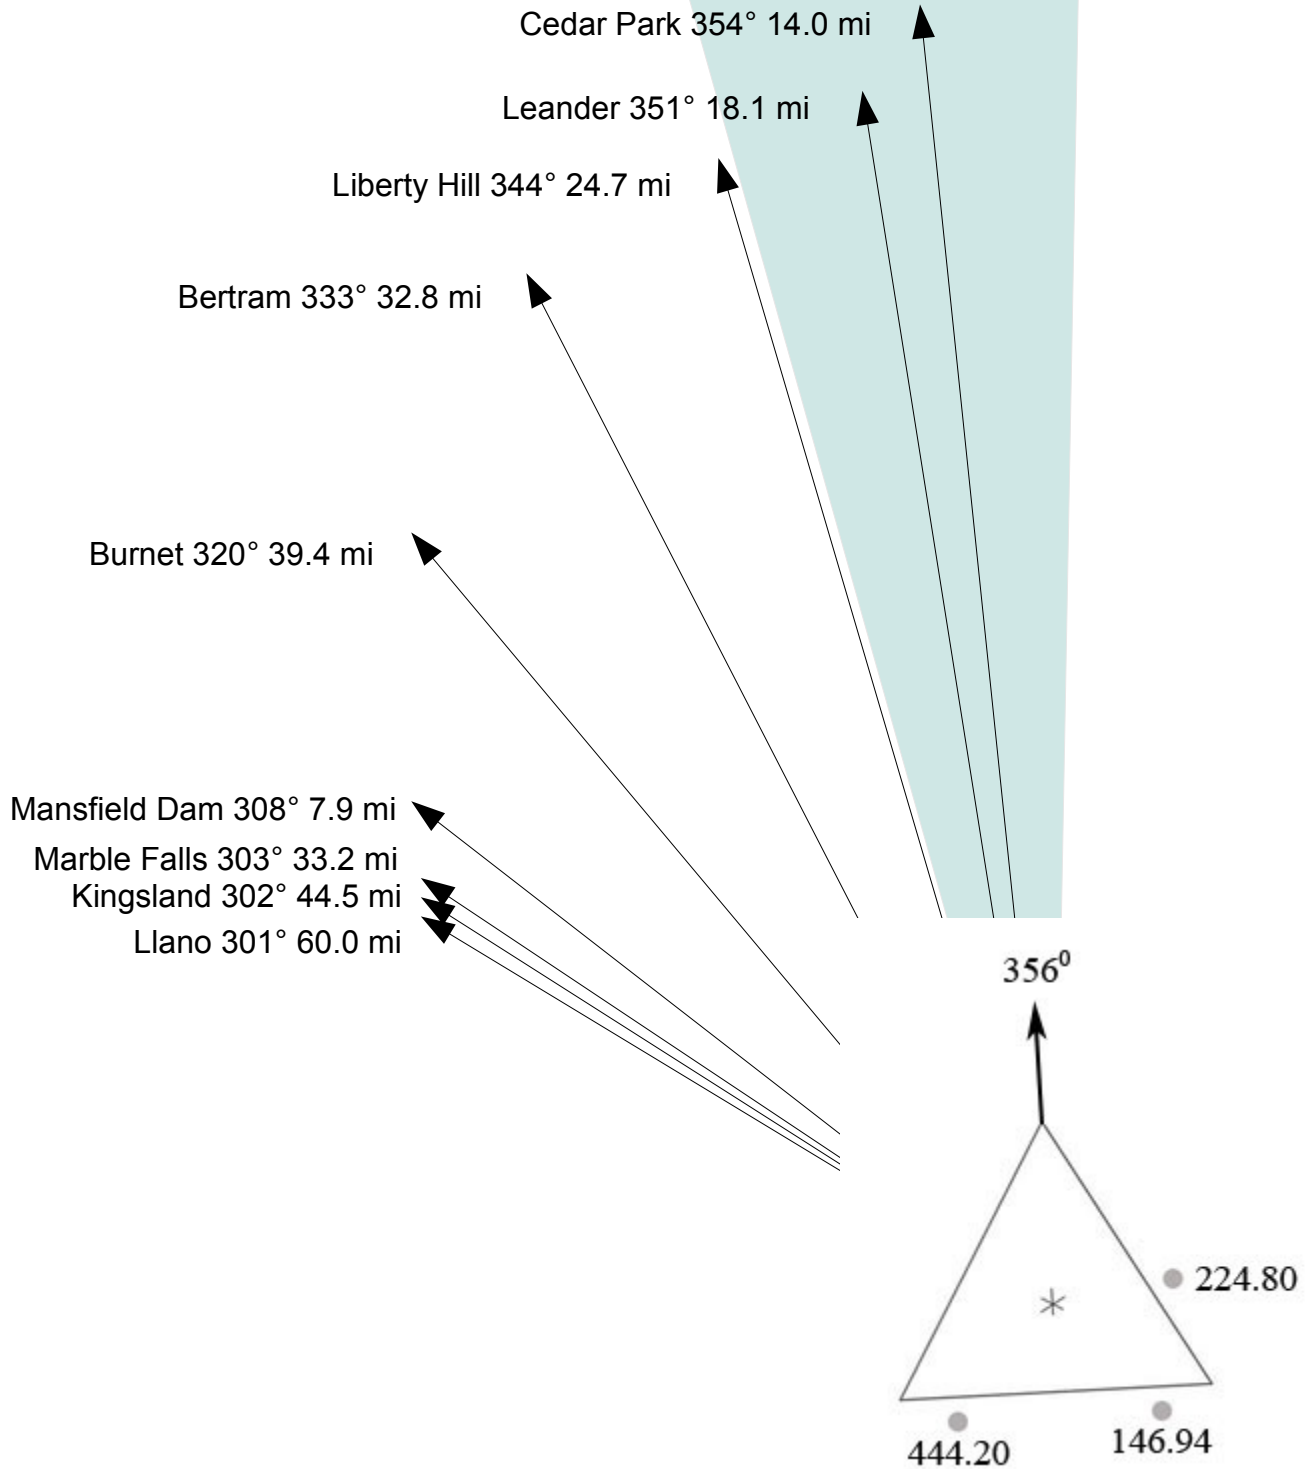

W5KA Antennas on KVUE Tower

This area has reduced coverage on 444.20 due to shadowing of the antenna

Lakeline Mall 0° 10.2 mi

Downtown Georgetown 19° 22.9 mi

Downtown Round Rock 27° 15.3 mi

MoPac/Hwy 45 29° 12.2 mi

MoPac/Hwy 183 44° 5.6 mi

Hutto 45° 21.7 mi

Burnet Road/Hwy 183 53° 5.8 mi

Downtown Pflugerville 54° 13.7 mi

Taylor 54° 29.0 mi

Thorndale 60° 41.2 mi

Northcross Mall 61° 4.8 mi

Rockdale 64° 63.2 mi

I-35/Hwy 183 79° 6.2 mi

Manor 84° 14.7 mi

Highland Mall 86° 5.4 mi

Elgin 86° 26.1 mi

W5KA Antennas on KVUE Tower North-East Quadrant

Bearings in degrees true

W5KA Antennas on KVUE Tower
South-East Quadrant
 Bearings in degrees true

W5KA Antennas on KVUE Tower
South-West Quadrant
 Bearings in degrees true

This area has reduced coverage on 444.20 due to shadowing of the antenna

W5KA Antennas on KVUE Tower
North-West Quadrant
Bearings in degrees true