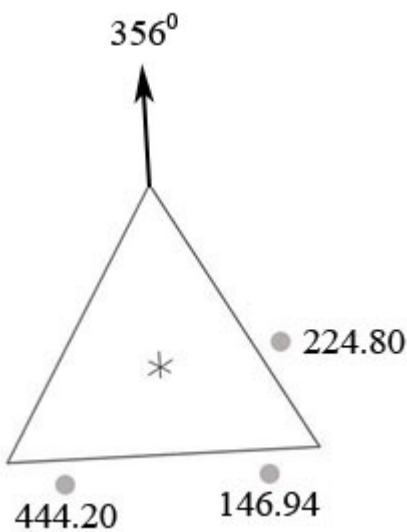

W5KA Antennas on KVUE Tower

This area has reduced coverage on 444.20 due to shadowing of the antenna

Lakeline Mall 0° 10.2 mi

Downtown Georgetown 19° 22.9 mi

Downtown Round Rock 27° 15.3 mi

MoPac/Hwy 45 29° 12.2 mi

MoPac/Hwy 183 44° 5.6 mi

Hutto 45° 21.7 mi

Burnet Road/Hwy 183 53° 5.8 mi

Downtown Pflugerville 54° 13.7 mi

Taylor 54° 29.0 mi

Thorndale 60° 41.2 mi

Northcross Mall 61° 4.8 mi

Rockdale 64° 63.2 mi

I-35/Hwy 183 79° 6.2 mi

Manor 84° 14.7 mi

Highland Mall 86° 5.4 mi

Elgin 86° 26.1 mi

W5KA Antennas on KVUE Tower North-East Quadrant

Bearings in degrees true

W5KA Antennas on KVUE Tower
South-East Quadrant
 Bearings in degrees true

W5KA Antennas on KVUE Tower
South-West Quadrant
 Bearings in degrees true

This area has reduced coverage on 444.20 due to shadowing of the antenna

W5KA Antennas on KVUE Tower
North-West Quadrant
Bearings in degrees true