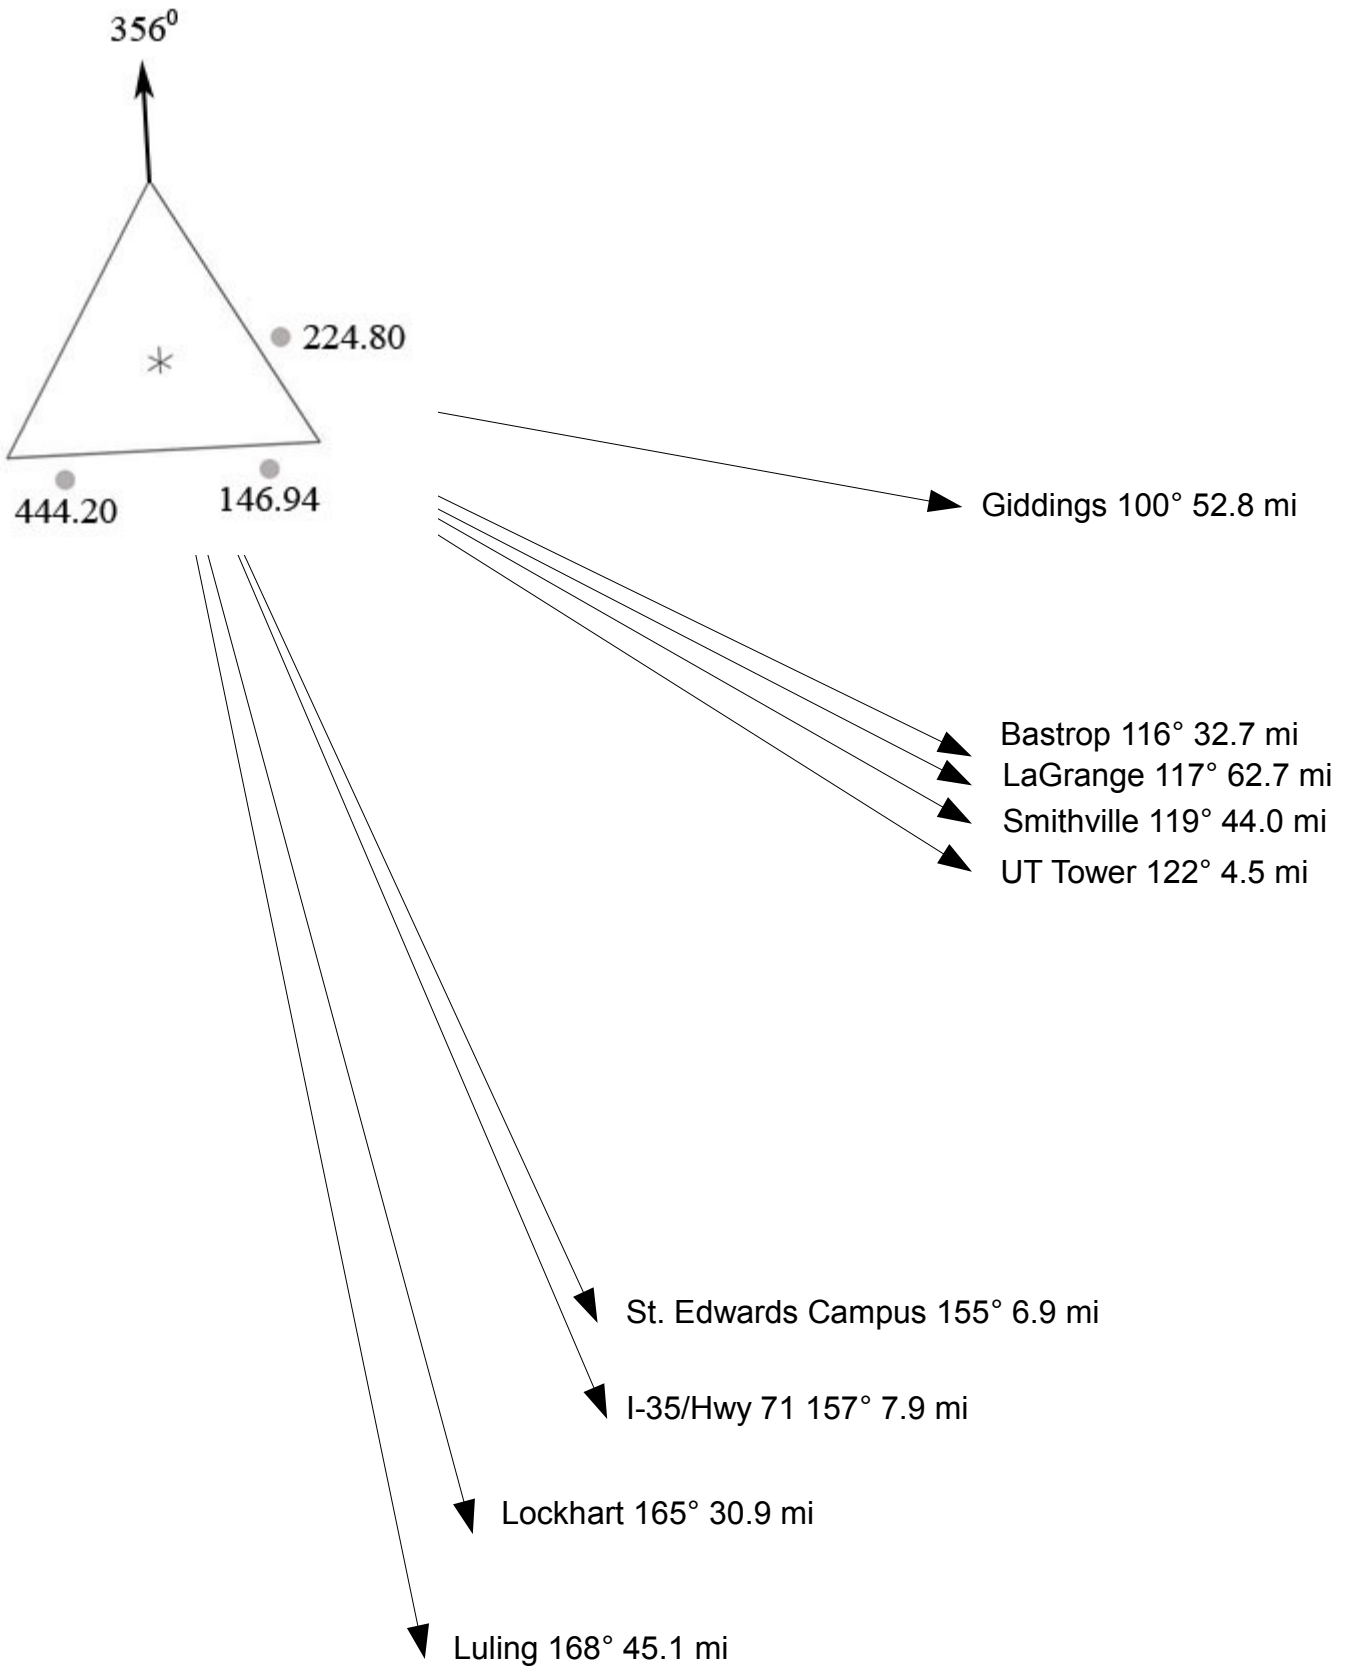

W5KA Antennas on KVUE Tower

This area has reduced coverage on 444.20 due to shadowing of the antenna

Lakeline Mall 0° 10.2 mi

Downtown Georgetown 19° 22.9 mi

Downtown Round Rock 27° 15.3 mi

MoPac/Hwy 45 29° 12.2 mi

MoPac/Hwy 183 44° 5.6 mi

Hutto 45° 21.7 mi

Burnet Road/Hwy 183 53° 5.8 mi

Downtown Pflugerville 54° 13.7 mi

Taylor 54° 29.0 mi

Thorndale 60° 41.2 mi

Northcross Mall 61° 4.8 mi

Rockdale 64° 63.2 mi

I-35/Hwy 183 79° 6.2 mi

Manor 84° 14.7 mi

Highland Mall 86° 5.4 mi

Elgin 86° 26.1 mi

W5KA Antennas on KVUE Tower North-East Quadrant

Bearings in degrees true

W5KA Antennas on KVUE Tower
South-East Quadrant
 Bearings in degrees true

W5KA Antennas on KVUE Tower
South-West Quadrant
 Bearings in degrees true

This area has reduced coverage on 444.20 due to shadowing of the antenna

W5KA Antennas on KVUE Tower
North-West Quadrant
Bearings in degrees true