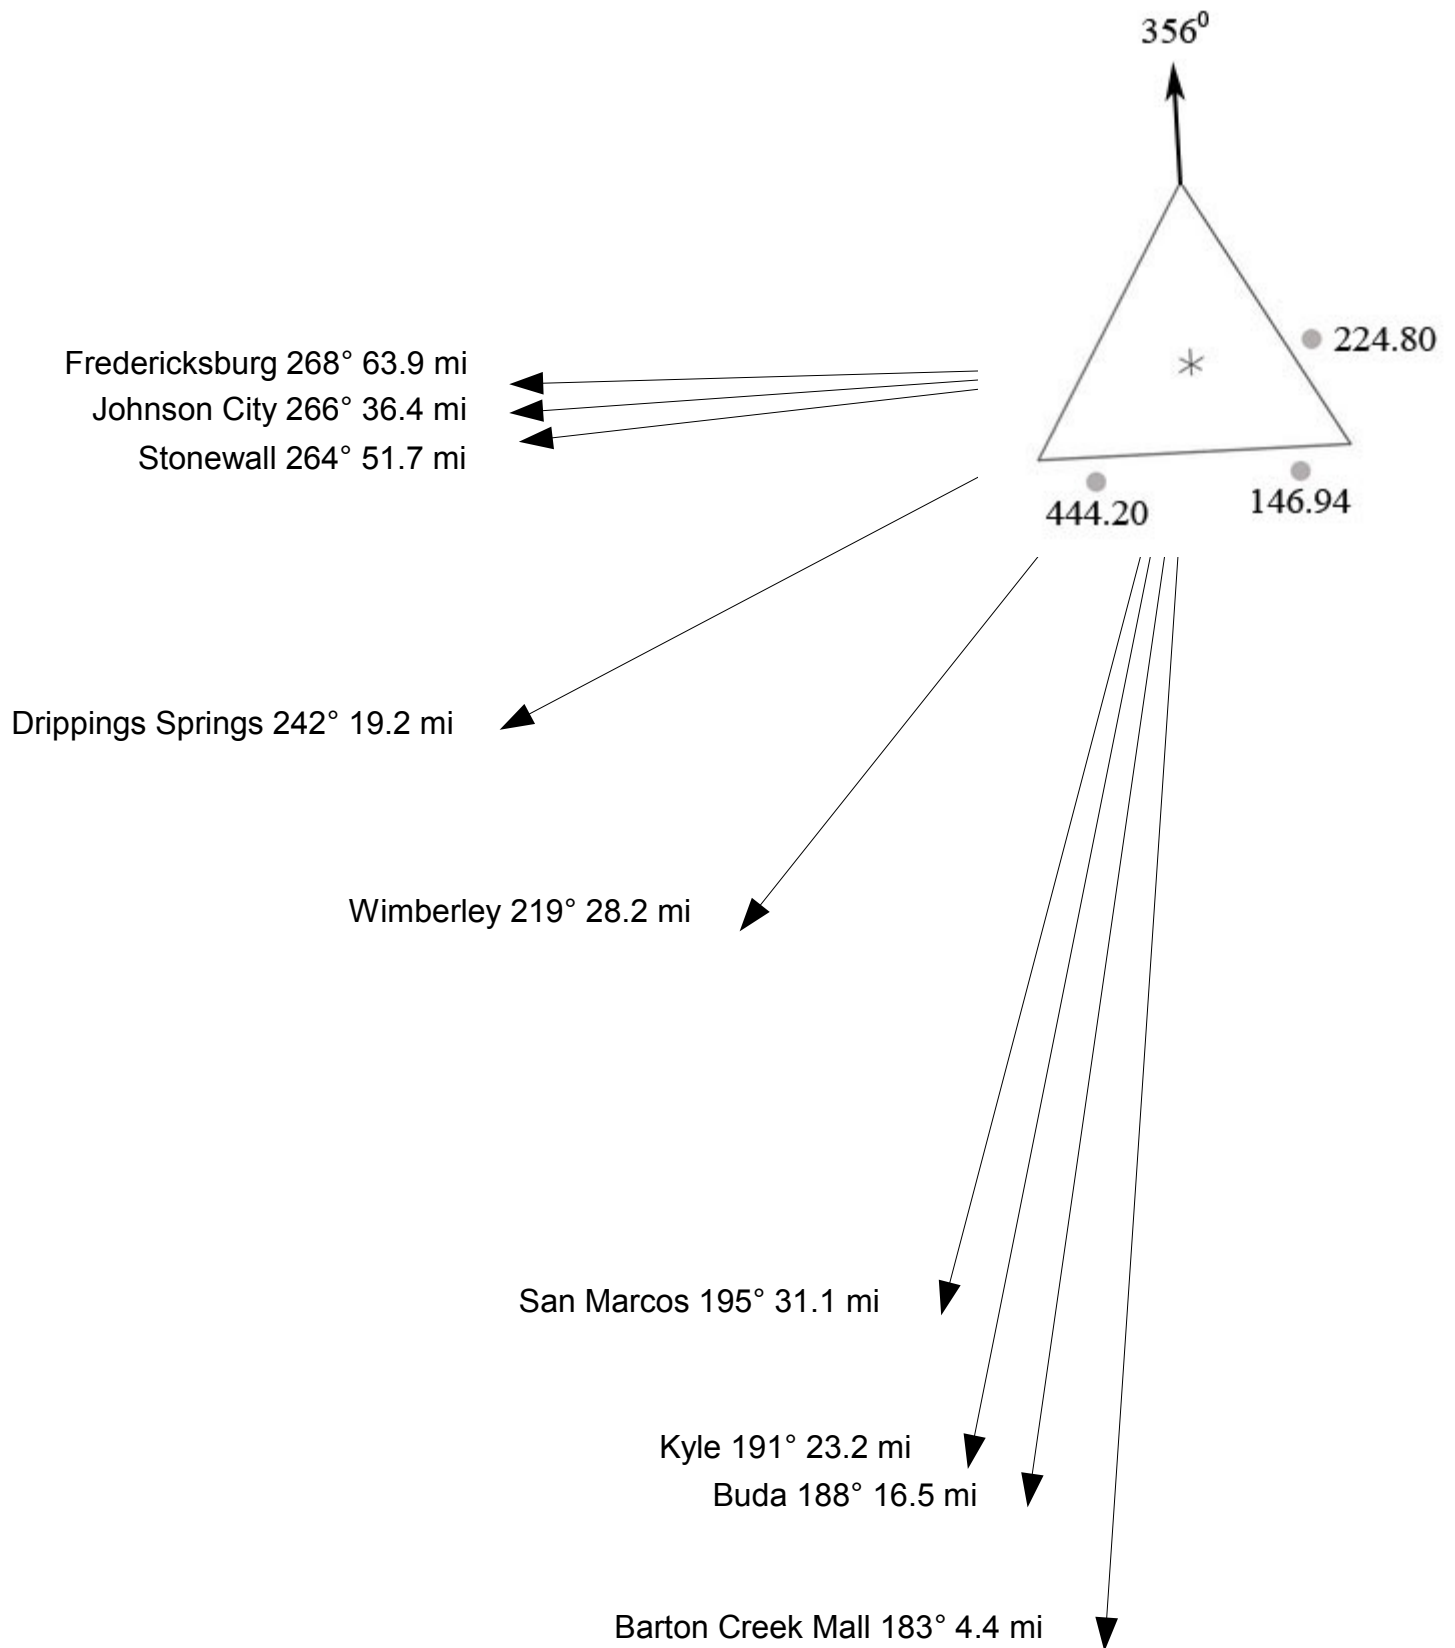

W5KA Antennas on KVUE Tower

This area has reduced coverage on 444.20 due to shadowing of the antenna

Lakeline Mall 0° 10.2 mi

Downtown Georgetown 19° 22.9 mi

Downtown Round Rock 27° 15.3 mi

MoPac/Hwy 45 29° 12.2 mi

MoPac/Hwy 183 44° 5.6 mi

Hutto 45° 21.7 mi

Burnet Road/Hwy 183 53° 5.8 mi

Downtown Pflugerville 54° 13.7 mi

Taylor 54° 29.0 mi

Thorndale 60° 41.2 mi

Northcross Mall 61° 4.8 mi

Rockdale 64° 63.2 mi

I-35/Hwy 183 79° 6.2 mi

Manor 84° 14.7 mi

Highland Mall 86° 5.4 mi

Elgin 86° 26.1 mi

W5KA Antennas on KVUE Tower North-East Quadrant

Bearings in degrees true

W5KA Antennas on KVUE Tower
South-East Quadrant
 Bearings in degrees true

W5KA Antennas on KVUE Tower
South-West Quadrant
 Bearings in degrees true

This area has reduced coverage on 444.20 due to shadowing of the antenna

W5KA Antennas on KVUE Tower
North-West Quadrant
Bearings in degrees true